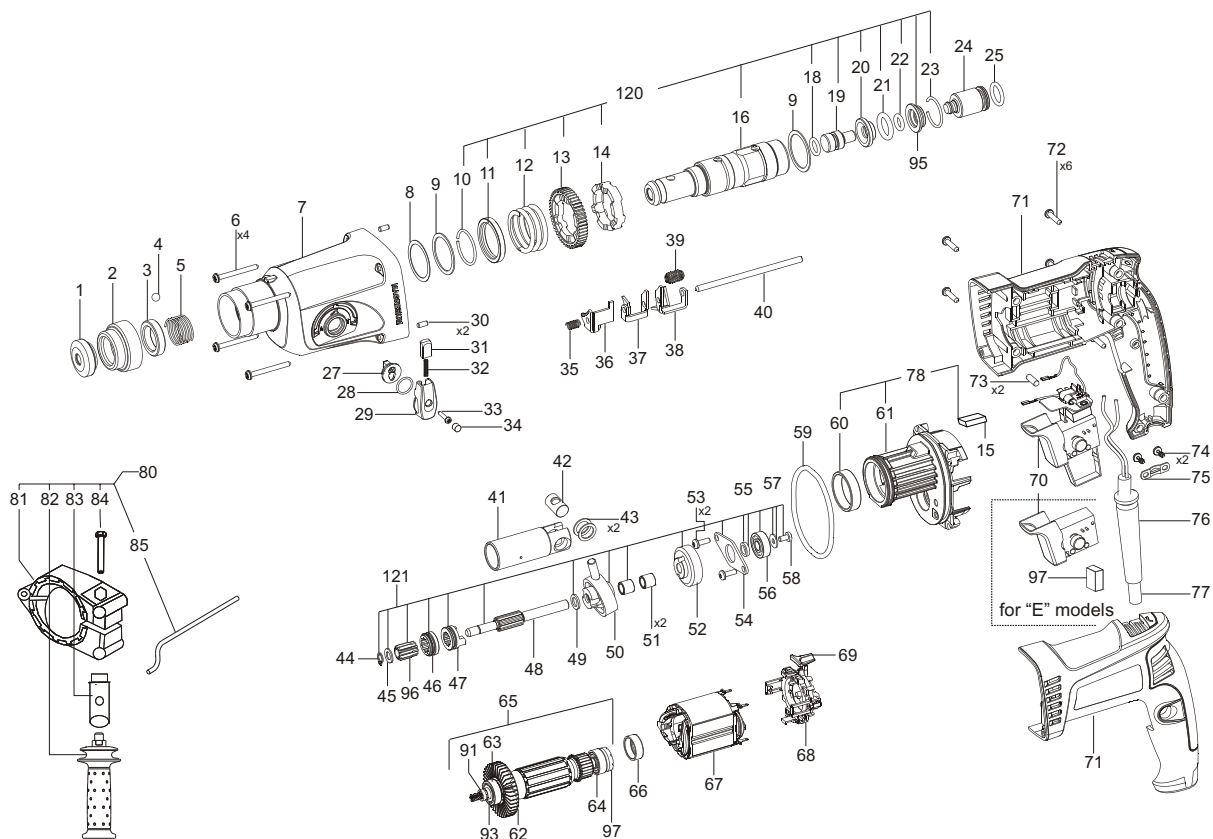

* - till 27.Apr.2014; ** - till 28.Nov.2013; *** - till 30.Apr. 2013

141604

143407